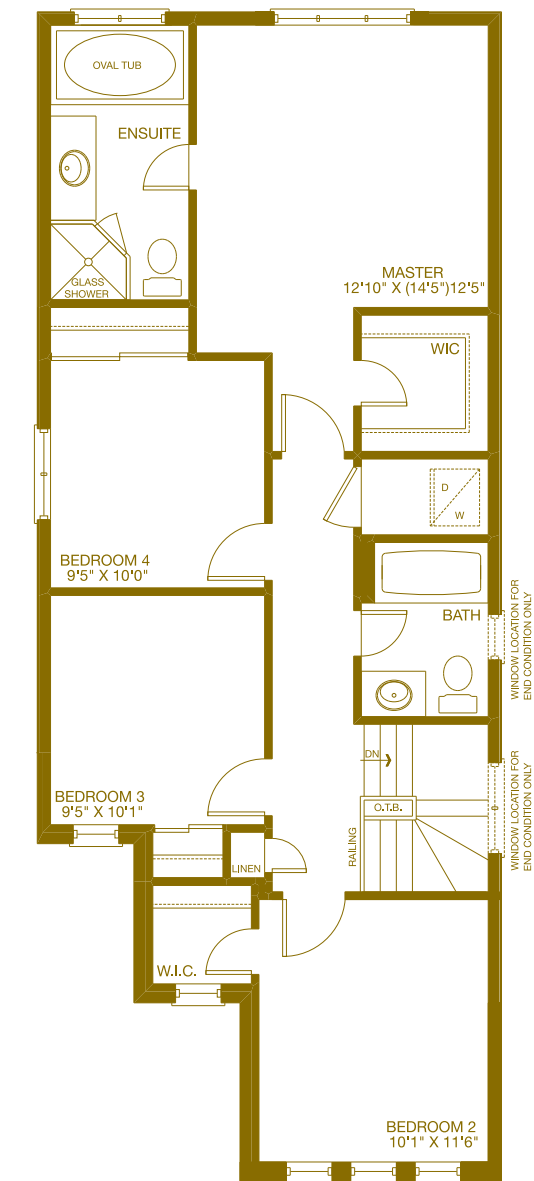

BASEMENT FLOOR
- CANADIANA

PARTIAL BASEMENT FLOOR
- ARTS & CRAFTS

PARTIAL BASEMENT FLOOR - GEORGIAN

GROUND FLOOR
- CANADIANA

PARTIAL GROUND FLOOR - ARTS & CRAFTS

PARTIAL GROUND FLOOR - GEORGIAN

SECOND FLOOR
- CANADIANA

PARTIAL SECOND FLOOR - ARTS & CRAFTS

PARTIAL SECOND FLOOR - GEORGIAN

OPTIONAL ENSUITE

OPTIONAL 4-BEDROOM
SECOND FLOOR - CANADIANA

Grindstone 1870sq.ft.

Eden Oak

Dimensions, specifications, layouts, window sizes, and materials are approximate only, may vary, and are subject to change as provided in the Agreement of Purchase & Sale. Square footage varies according to architectural style. Plans may be reversed. Illustrations are artist's concept. E.&O. AS-5.