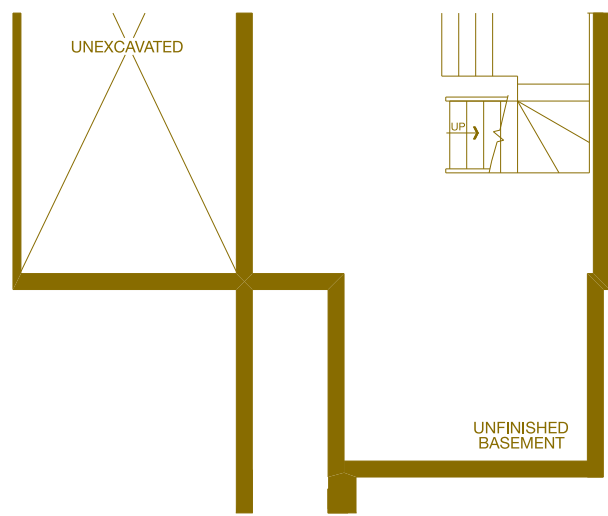

BASEMENT FLOOR
- CANADIANA

PARTIAL BASEMENT FLOOR
- ARTS & CRAFTS

PARTIAL BASEMENT FLOOR - GEORGIAN

GROUND FLOOR
- CANADIANA

PARTIAL GROUND FLOOR - ARTS & CRAFTS

PARTIAL GROUND FLOOR - GEORGIAN

SECOND FLOOR
- CANADIANA

PARTIAL SECOND FLOOR - ARTS & CRAFTS

PARTIAL SECOND FLOOR - GEORGIAN

OPTIONAL ENSUITE

OPTIONAL 4-BEDROOM
SECOND FLOOR - CANADIANA

Grindstone 1870sq.ft.

Eden Oak

Dimensions, specifications, layouts, window sizes, and materials are approximate only, may vary, and are subject to change as provided in the Agreement of Purchase & Sale. Square footage varies according to architectural style. Plans may be reversed. Illustrations are artist's concept. E.&O. AS-5.