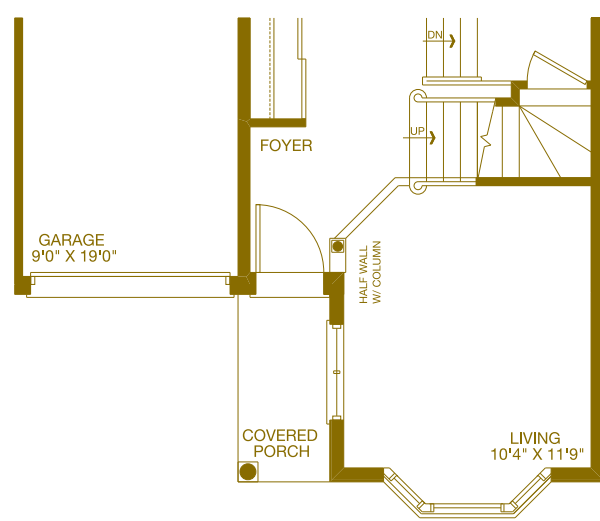

BASEMENT FLOOR
- CANADIANA

PARTIAL BASEMENT FLOOR
- ARTS & CRAFTS

PARTIAL BASEMENT FLOOR - GEORGIAN

GROUND FLOOR
- CANADIANA

PARTIAL GROUND FLOOR - ARTS & CRAFTS

PARTIAL GROUND FLOOR - GEORGIAN

SECOND FLOOR
- CANADIANA

PARTIAL SECOND FLOOR - ARTS & CRAFTS

PARTIAL SECOND FLOOR - GEORGIAN

OPTIONAL ENSUITE

OPTIONAL 4-BEDROOM
SECOND FLOOR - CANADIANA

Grindstone 1870sq.ft.

Eden Oak

Dimensions, specifications, layouts, window sizes, and materials are approximate only, may vary, and are subject to change as provided in the Agreement of Purchase & Sale. Square footage varies according to architectural style. Plans may be reversed. Illustrations are artist's concept. E.&O. AS-5.