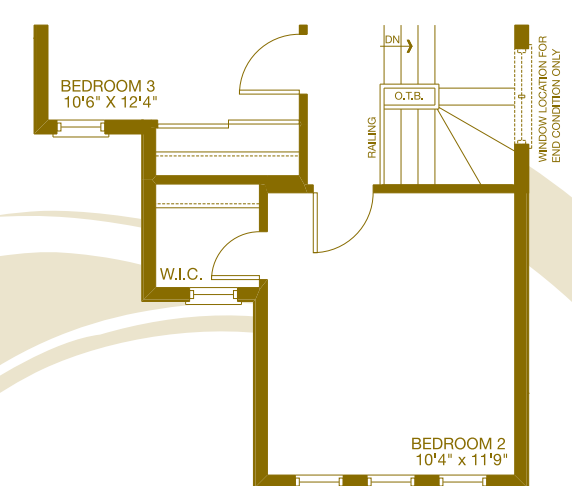

BASEMENT FLOOR
- CANADIANA

PARTIAL BASEMENT FLOOR
- ARTS & CRAFTS

PARTIAL BASEMENT FLOOR - GEORGIAN

GROUND FLOOR
- CANADIANA

PARTIAL GROUND FLOOR - ARTS & CRAFTS

PARTIAL GROUND FLOOR - GEORGIAN

SECOND FLOOR
- CANADIANA

PARTIAL SECOND FLOOR - ARTS & CRAFTS

PARTIAL SECOND FLOOR - GEORGIAN

OPTIONAL ENSUITE

OPTIONAL 4-BEDROOM
SECOND FLOOR - CANADIANA

Grindstone 1870sq.ft.

Eden Oak

Dimensions, specifications, layouts, window sizes, and materials are approximate only, may vary, and are subject to change as provided in the Agreement of Purchase & Sale. Square footage varies according to architectural style. Plans may be reversed. Illustrations are artist's concept. E.&O. AS-5.