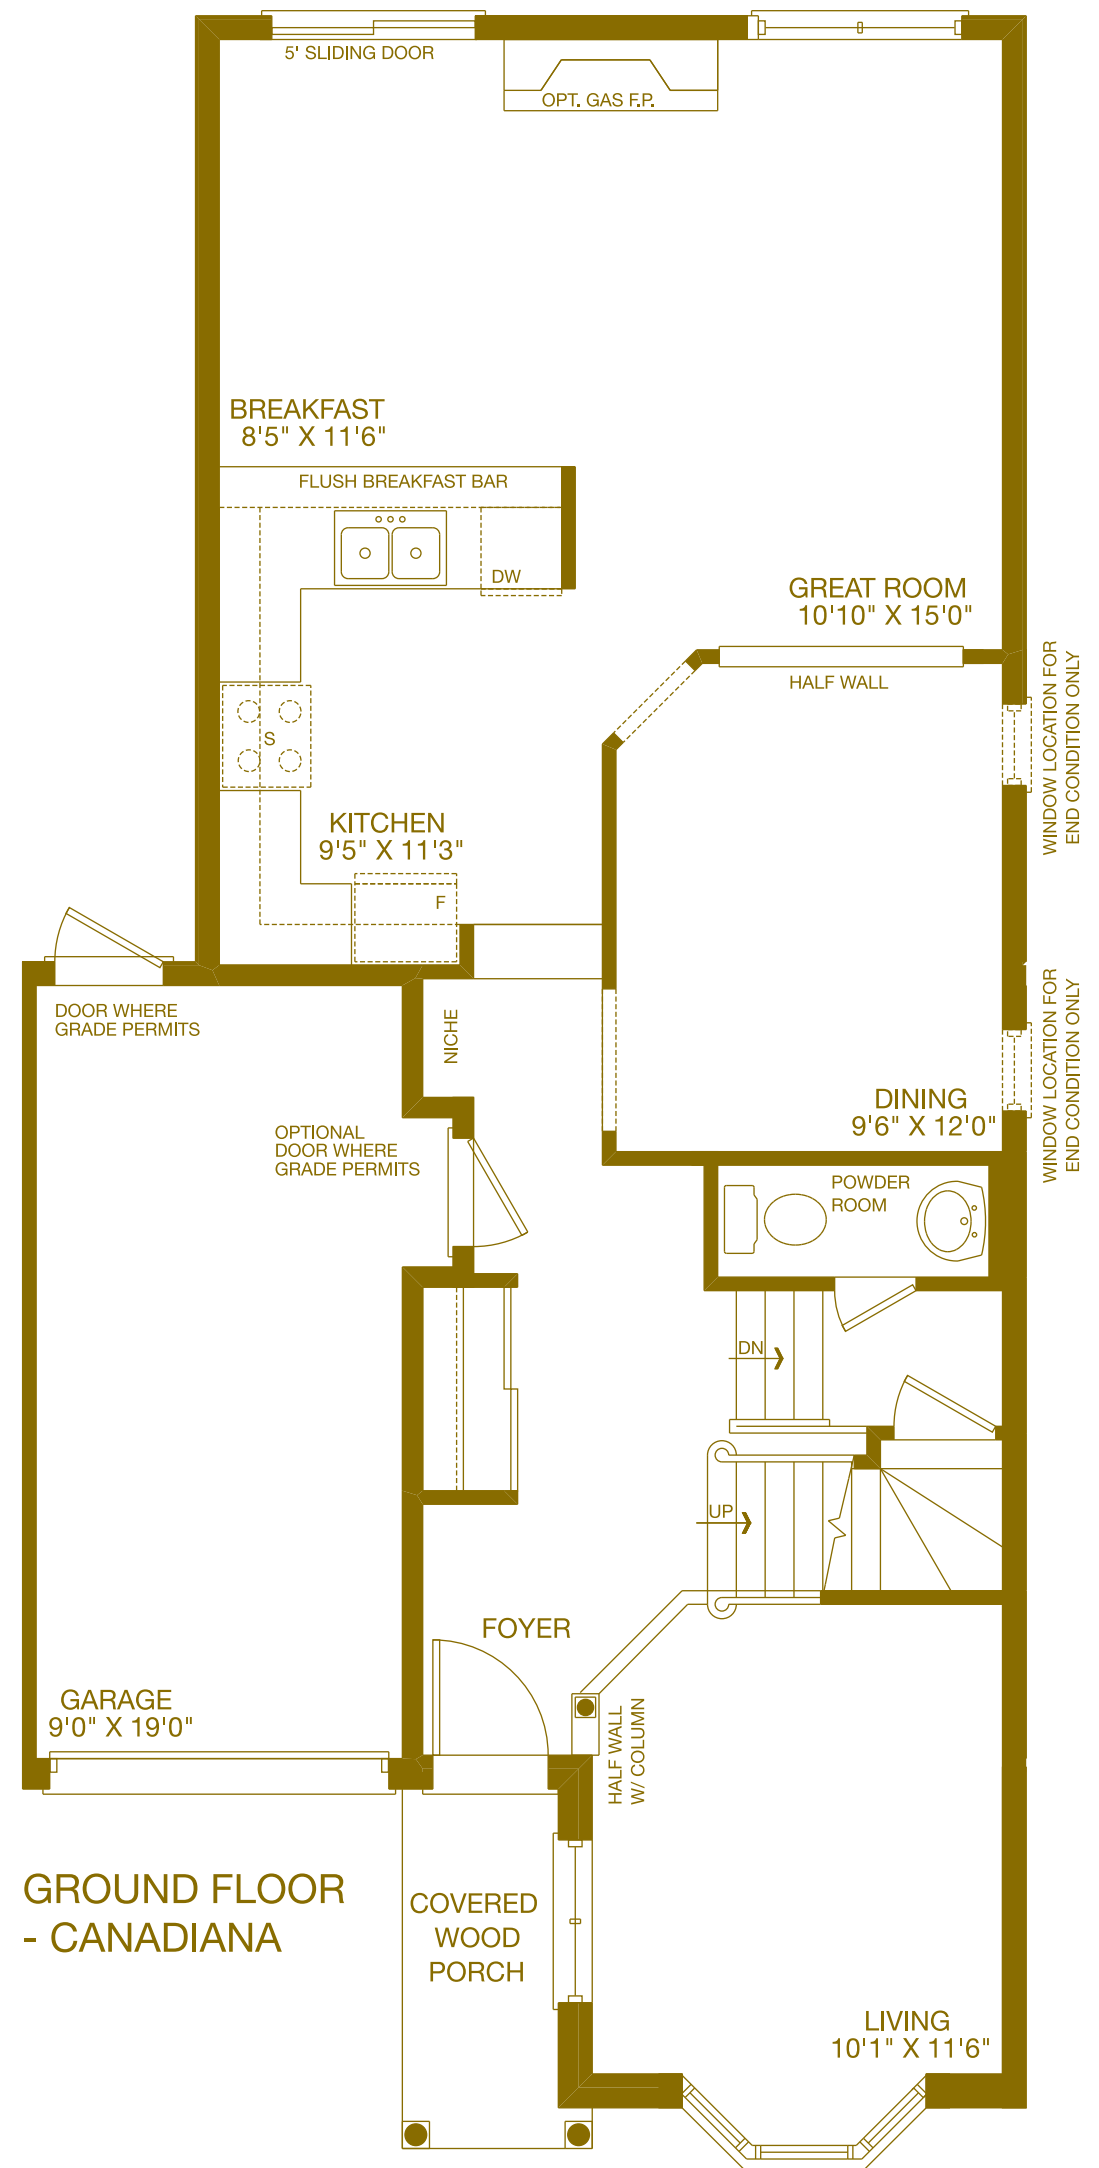

BASEMENT FLOOR
- CANADIANA

PARTIAL BASEMENT FLOOR
- ARTS & CRAFTS

PARTIAL BASEMENT FLOOR - GEORGIAN

GROUND FLOOR
- CANADIANA

PARTIAL GROUND FLOOR - ARTS & CRAFTS

PARTIAL GROUND FLOOR - GEORGIAN

SECOND FLOOR
- CANADIANA

PARTIAL SECOND FLOOR - ARTS & CRAFTS

PARTIAL SECOND FLOOR - GEORGIAN

OPTIONAL ENSUITE

OPTIONAL 4-BEDROOM
SECOND FLOOR - CANADIANA

Grindstone 1870sq.ft.

Eden Oak

Dimensions, specifications, layouts, window sizes, and materials are approximate only, may vary, and are subject to change as provided in the Agreement of Purchase & Sale. Square footage varies according to architectural style. Plans may be reversed. Illustrations are artist's concept. E.&O. AS-5.