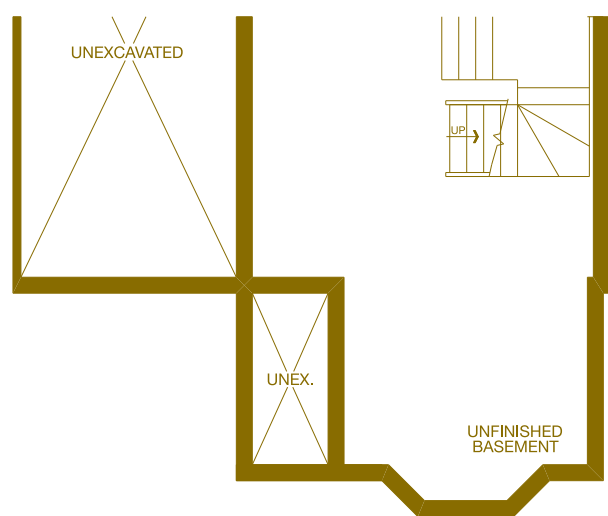

BASEMENT FLOOR
- CANADIANA

PARTIAL BASEMENT FLOOR
- ARTS & CRAFTS

PARTIAL BASEMENT FLOOR - GEORGIAN

GROUND FLOOR
- CANADIANA

PARTIAL GROUND FLOOR - ARTS & CRAFTS

PARTIAL GROUND FLOOR - GEORGIAN

SECOND FLOOR
- CANADIANA

PARTIAL SECOND FLOOR - ARTS & CRAFTS

PARTIAL SECOND FLOOR - GEORGIAN

OPTIONAL ENSUITE

OPTIONAL 4-BEDROOM
SECOND FLOOR - CANADIANA

Grindstone 1870sq.ft.

Eden Oak

Dimensions, specifications, layouts, window sizes, and materials are approximate only, may vary, and are subject to change as provided in the Agreement of Purchase & Sale. Square footage varies according to architectural style. Plans may be reversed. Illustrations are artist's concept. E.&O. AS-5.