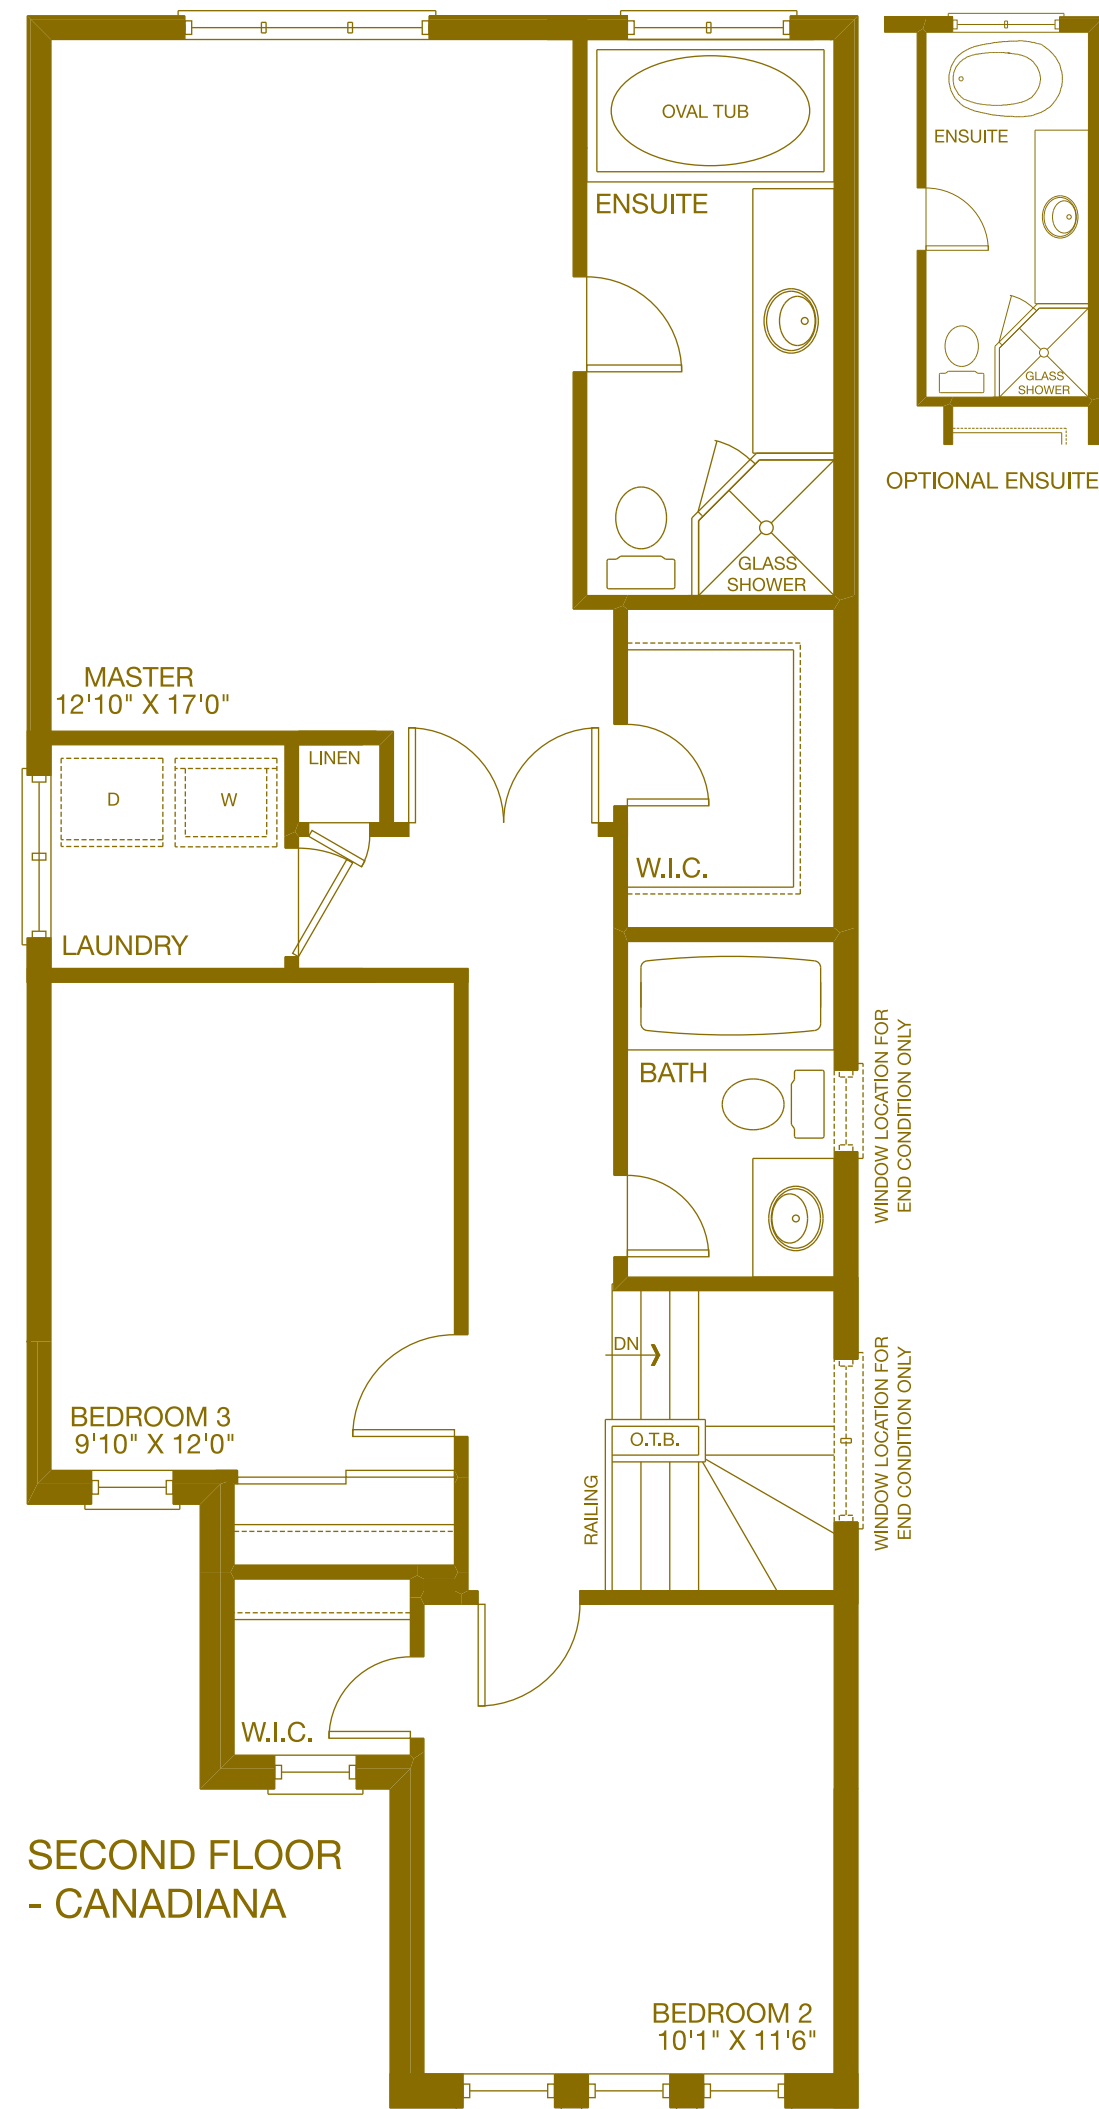

BASEMENT FLOOR
- CANADIANA

PARTIAL BASEMENT FLOOR
- ARTS & CRAFTS

PARTIAL BASEMENT FLOOR - GEORGIAN

GROUND FLOOR
- CANADIANA

PARTIAL GROUND FLOOR - ARTS & CRAFTS

PARTIAL GROUND FLOOR - GEORGIAN

SECOND FLOOR
- CANADIANA

PARTIAL SECOND FLOOR - ARTS & CRAFTS

PARTIAL SECOND FLOOR - GEORGIAN

OPTIONAL ENSUITE

OPTIONAL 4-BEDROOM
SECOND FLOOR - CANADIANA

Grindstone 1870sq.ft.

Eden Oak

Dimensions, specifications, layouts, window sizes, and materials are approximate only, may vary, and are subject to change as provided in the Agreement of Purchase & Sale. Square footage varies according to architectural style. Plans may be reversed. Illustrations are artist's concept. E.&O. AS-5.