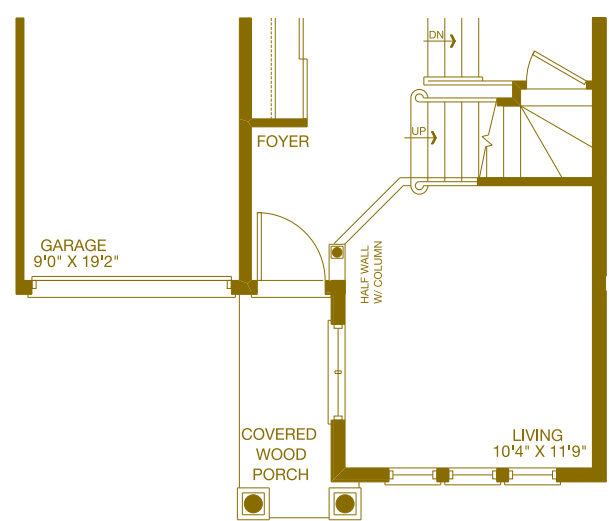

BASEMENT FLOOR
- CANADIANA

PARTIAL BASEMENT FLOOR
- ARTS & CRAFTS

PARTIAL BASEMENT FLOOR - GEORGIAN

GROUND FLOOR
- CANADIANA

PARTIAL GROUND FLOOR - ARTS & CRAFTS

PARTIAL GROUND FLOOR - GEORGIAN

SECOND FLOOR
- CANADIANA

PARTIAL SECOND FLOOR - ARTS & CRAFTS

PARTIAL SECOND FLOOR - GEORGIAN

OPTIONAL ENSUITE

OPTIONAL 4-BEDROOM
SECOND FLOOR - CANADIANA

Grindstone 1870sq.ft.

Eden Oak

Dimensions, specifications, layouts, window sizes, and materials are approximate only, may vary, and are subject to change as provided in the Agreement of Purchase & Sale. Square footage varies according to architectural style. Plans may be reversed. Illustrations are artist's concept. E.&O. AS-5.