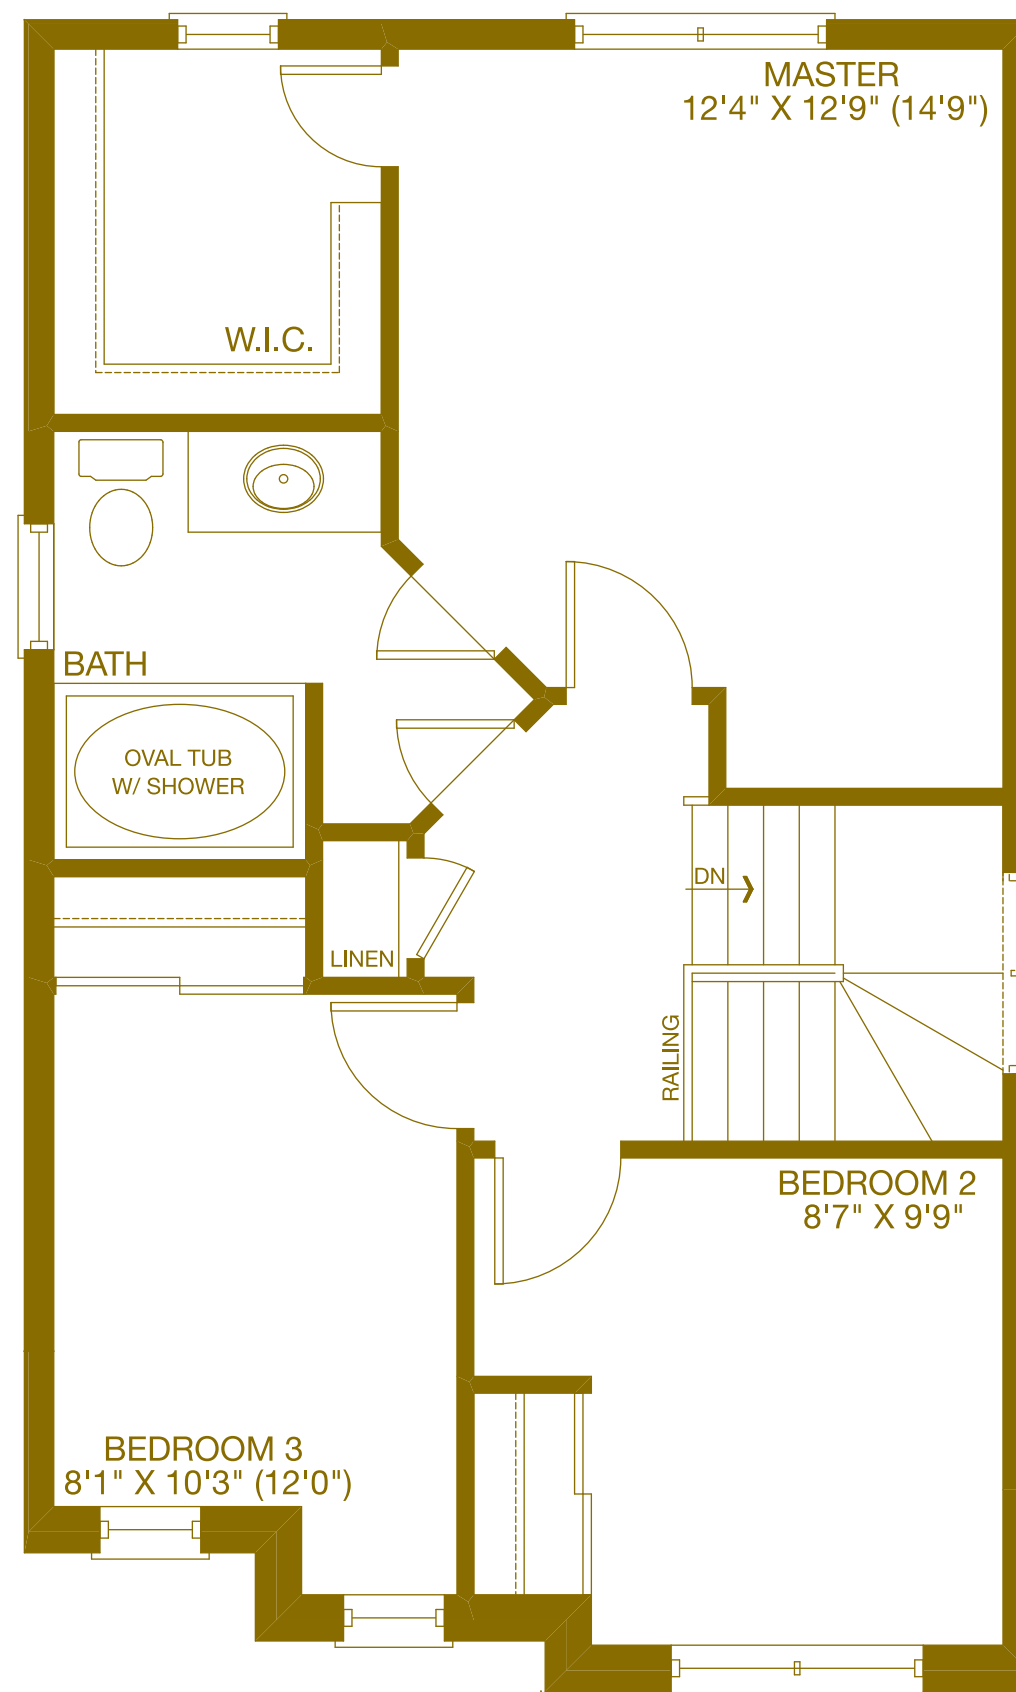

BASEMENT FLOOR - CANADIANA

PARTIAL BASEMENT FLOOR - ARTS & CRAFTS

PARTIAL BASEMENT FLOOR - GEORGIAN

GROUND FLOOR - CANADIANA

PARTIAL GROUND FLOOR - ARTS & CRAFTS

PARTIAL GROUND FLOOR - GEORGIAN

SECOND FLOOR - CANADIANA

PARTIAL SECOND FLOOR - ARTS & CRAFTS

PARTIAL SECOND FLOOR - GEORGIAN

Dimensions, specifications, layouts, window sizes, and materials are approximate only, may vary, and are subject to change as provided in the Agreement of Purchase & Sale. Square footage varies according to architectural style. Plans may be reversed. Illustrations are artist's concept. E.&O.E. AS-1.

Bronte 1259 sq.ft.