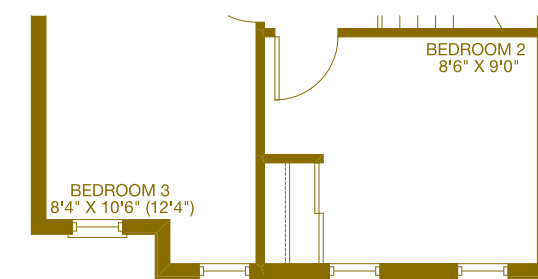

BASEMENT FLOOR - CANADIANA

PARTIAL BASEMENT FLOOR - ARTS & CRAFTS

PARTIAL BASEMENT FLOOR - GEORGIAN

GROUND FLOOR - CANADIANA

PARTIAL GROUND FLOOR - ARTS & CRAFTS

PARTIAL GROUND FLOOR - GEORGIAN

SECOND FLOOR - CANADIANA

PARTIAL SECOND FLOOR - ARTS & CRAFTS

PARTIAL SECOND FLOOR - GEORGIAN

Dimensions, specifications, layouts, window sizes, and materials are approximate only, may vary, and are subject to change as provided in the Agreement of Purchase & Sale. Square footage varies according to architectural style. Plans may be reversed. Illustrations are artist's concept. E.&O.E. AS-1.

Bronte 1259 sq.ft.