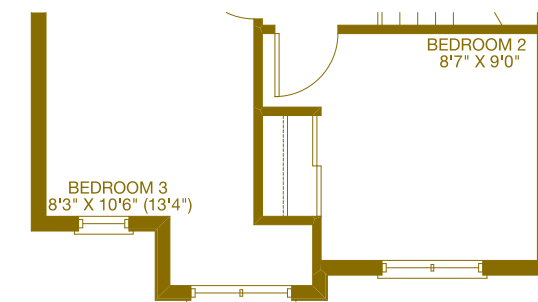

BASEMENT FLOOR - CANADIANA

PARTIAL BASEMENT FLOOR - ARTS & CRAFTS

PARTIAL BASEMENT FLOOR - GEORGIAN

GROUND FLOOR - CANADIANA

PARTIAL GROUND FLOOR - ARTS & CRAFTS

PARTIAL GROUND FLOOR - GEORGIAN

SECOND FLOOR - CANADIANA

PARTIAL SECOND FLOOR - ARTS & CRAFTS

PARTIAL SECOND FLOOR - GEORGIAN

Dimensions, specifications, layouts, window sizes, and materials are approximate only, may vary, and are subject to change as provided in the Agreement of Purchase & Sale. Square footage varies according to architectural style. Plans may be reversed. Illustrations are artist's concept. E.&O.E. AS-1.

Bronte 1259 sq.ft.