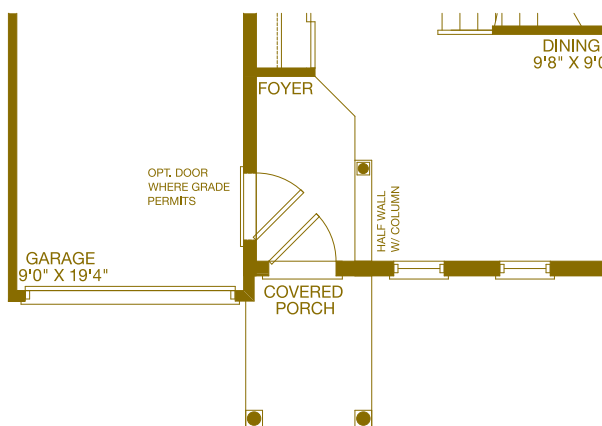

BASEMENT FLOOR - CANADIANA

PARTIAL BASEMENT FLOOR - ARTS & CRAFTS

PARTIAL BASEMENT FLOOR - GEORGIAN

GROUND FLOOR - CANADIANA

PARTIAL GROUND FLOOR - ARTS & CRAFTS

PARTIAL GROUND FLOOR - GEORGIAN

SECOND FLOOR - CANADIANA

PARTIAL SECOND FLOOR - ARTS & CRAFTS

PARTIAL SECOND FLOOR - GEORGIAN

Dimensions, specifications, layouts, window sizes, and materials are approximate only, may vary, and are subject to change as provided in the Agreement of Purchase & Sale. Square footage varies according to architectural style. Plans may be reversed. Illustrations are artist's concept. E.&O.E. AS-1.

Bronte 1259 sq.ft.