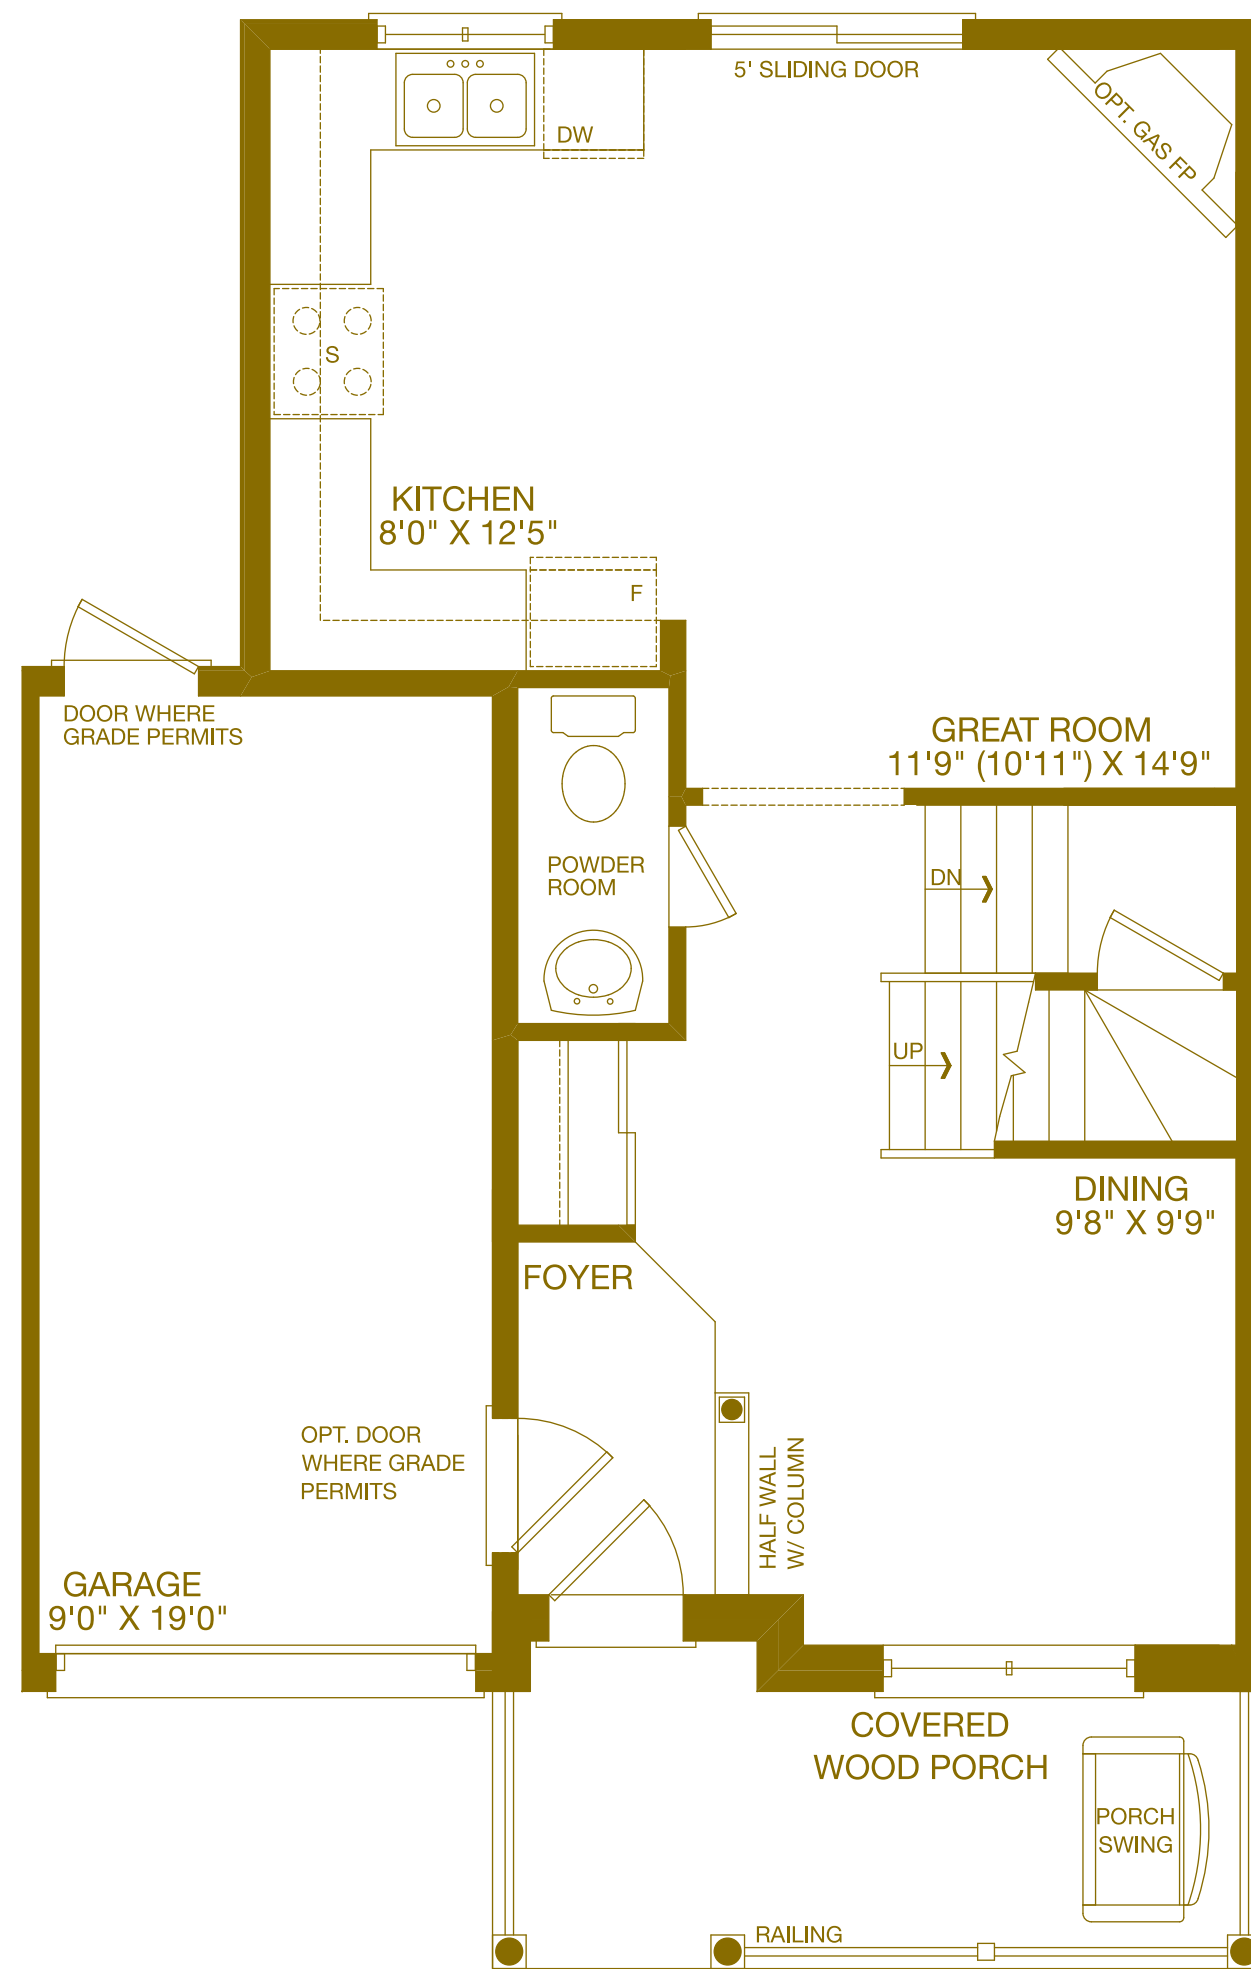

BASEMENT FLOOR - CANADIANA

PARTIAL BASEMENT FLOOR - ARTS & CRAFTS

PARTIAL BASEMENT FLOOR - GEORGIAN

GROUND FLOOR - CANADIANA

PARTIAL GROUND FLOOR - ARTS & CRAFTS

PARTIAL GROUND FLOOR - GEORGIAN

SECOND FLOOR - CANADIANA

PARTIAL SECOND FLOOR - ARTS & CRAFTS

PARTIAL SECOND FLOOR - GEORGIAN

Dimensions, specifications, layouts, window sizes, and materials are approximate only, may vary, and are subject to change as provided in the Agreement of Purchase & Sale. Square footage varies according to architectural style. Plans may be reversed. Illustrations are artist's concept. E.&O.E. AS-1.

Bronte 1259 sq.ft.