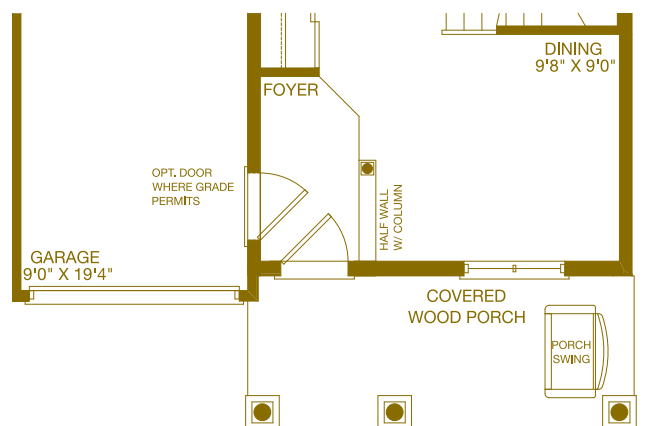

BASEMENT FLOOR - CANADIANA

PARTIAL BASEMENT FLOOR - ARTS & CRAFTS

PARTIAL BASEMENT FLOOR - GEORGIAN

GROUND FLOOR - CANADIANA

PARTIAL GROUND FLOOR - ARTS & CRAFTS

PARTIAL GROUND FLOOR - GEORGIAN

SECOND FLOOR - CANADIANA

PARTIAL SECOND FLOOR - ARTS & CRAFTS

PARTIAL SECOND FLOOR - GEORGIAN

Dimensions, specifications, layouts, window sizes, and materials are approximate only, may vary, and are subject to change as provided in the Agreement of Purchase & Sale. Square footage varies according to architectural style. Plans may be reversed. Illustrations are artist's concept. E.&O.E. AS-1.

Bronte 1259 sq.ft.