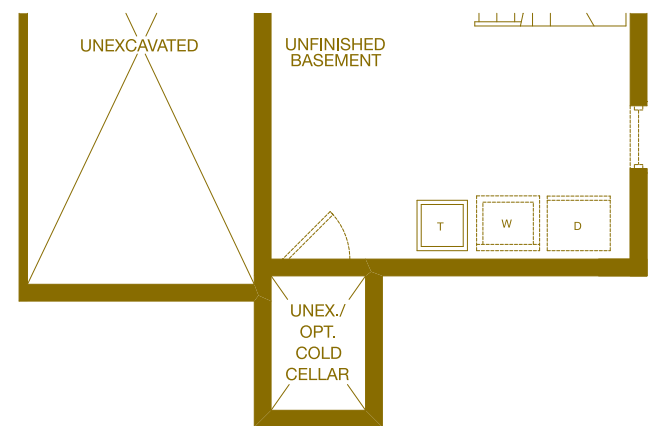

BASEMENT FLOOR - CANADIANA

PARTIAL BASEMENT FLOOR - ARTS & CRAFTS

PARTIAL BASEMENT FLOOR - GEORGIAN

GROUND FLOOR - CANADIANA

PARTIAL GROUND FLOOR - ARTS & CRAFTS

PARTIAL GROUND FLOOR - GEORGIAN

SECOND FLOOR - CANADIANA

PARTIAL SECOND FLOOR - ARTS & CRAFTS

PARTIAL SECOND FLOOR - GEORGIAN

Dimensions, specifications, layouts, window sizes, and materials are approximate only, may vary, and are subject to change as provided in the Agreement of Purchase & Sale. Square footage varies according to architectural style. Plans may be reversed. Illustrations are artist's concept. E.&O.E. AS-1.

Bronte 1259 sq.ft.