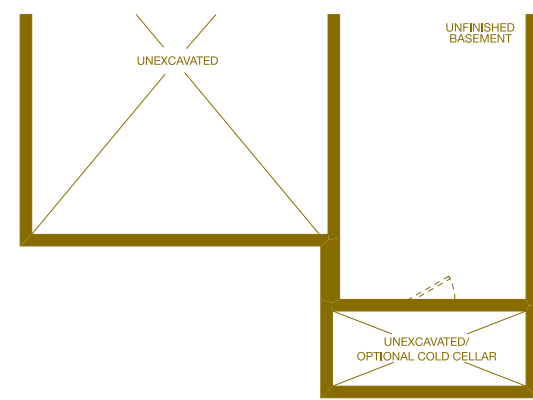

BASEMENT FLOOR CANADIANA

PARTIAL BASEMENT ARTS & CRAFTS

PARTIAL BASEMENT FLOOR GEORGIAN

GROUND FLOOR CANADIANA

PARTIAL GROUND ARTS & CRAFTS

PARTIAL GROUND FLOOR GEORGIAN

SECOND FLOOR CANADIANA

PARTIAL SECOND FLOOR ARTS & CRAFTS

PARTIAL SECOND GEORGIAN

**Blacksmith 2314** sq.ft.

Dimensions, specifications, layouts, window sizes, and materials are approximate only, may vary, and are subject to change as provided in the Agreement of Purchase & Sale. Square footage varies according to architectural style. Plans may be reversed. Illustrations are artist's concept. E.&O.E. 36-3.