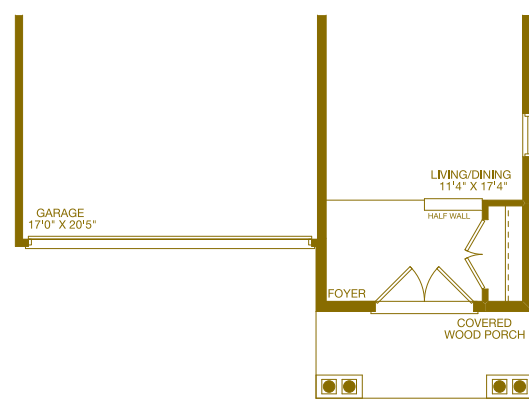

BASEMENT FLOOR CANADIANA

PARTIAL BASEMENT ARTS & CRAFTS

PARTIAL BASEMENT FLOOR GEORGIAN

GROUND FLOOR CANADIANA

PARTIAL GROUND ARTS & CRAFTS

PARTIAL GROUND FLOOR GEORGIAN

SECOND FLOOR CANADIANA

PARTIAL SECOND FLOOR ARTS & CRAFTS

PARTIAL SECOND GEORGIAN

**Blacksmith 2314** sq.ft.

Dimensions, specifications, layouts, window sizes, and materials are approximate only, may vary, and are subject to change as provided in the Agreement of Purchase & Sale. Square footage varies according to architectural style. Plans may be reversed. Illustrations are artist's concept. E.&O.E. 36-3.