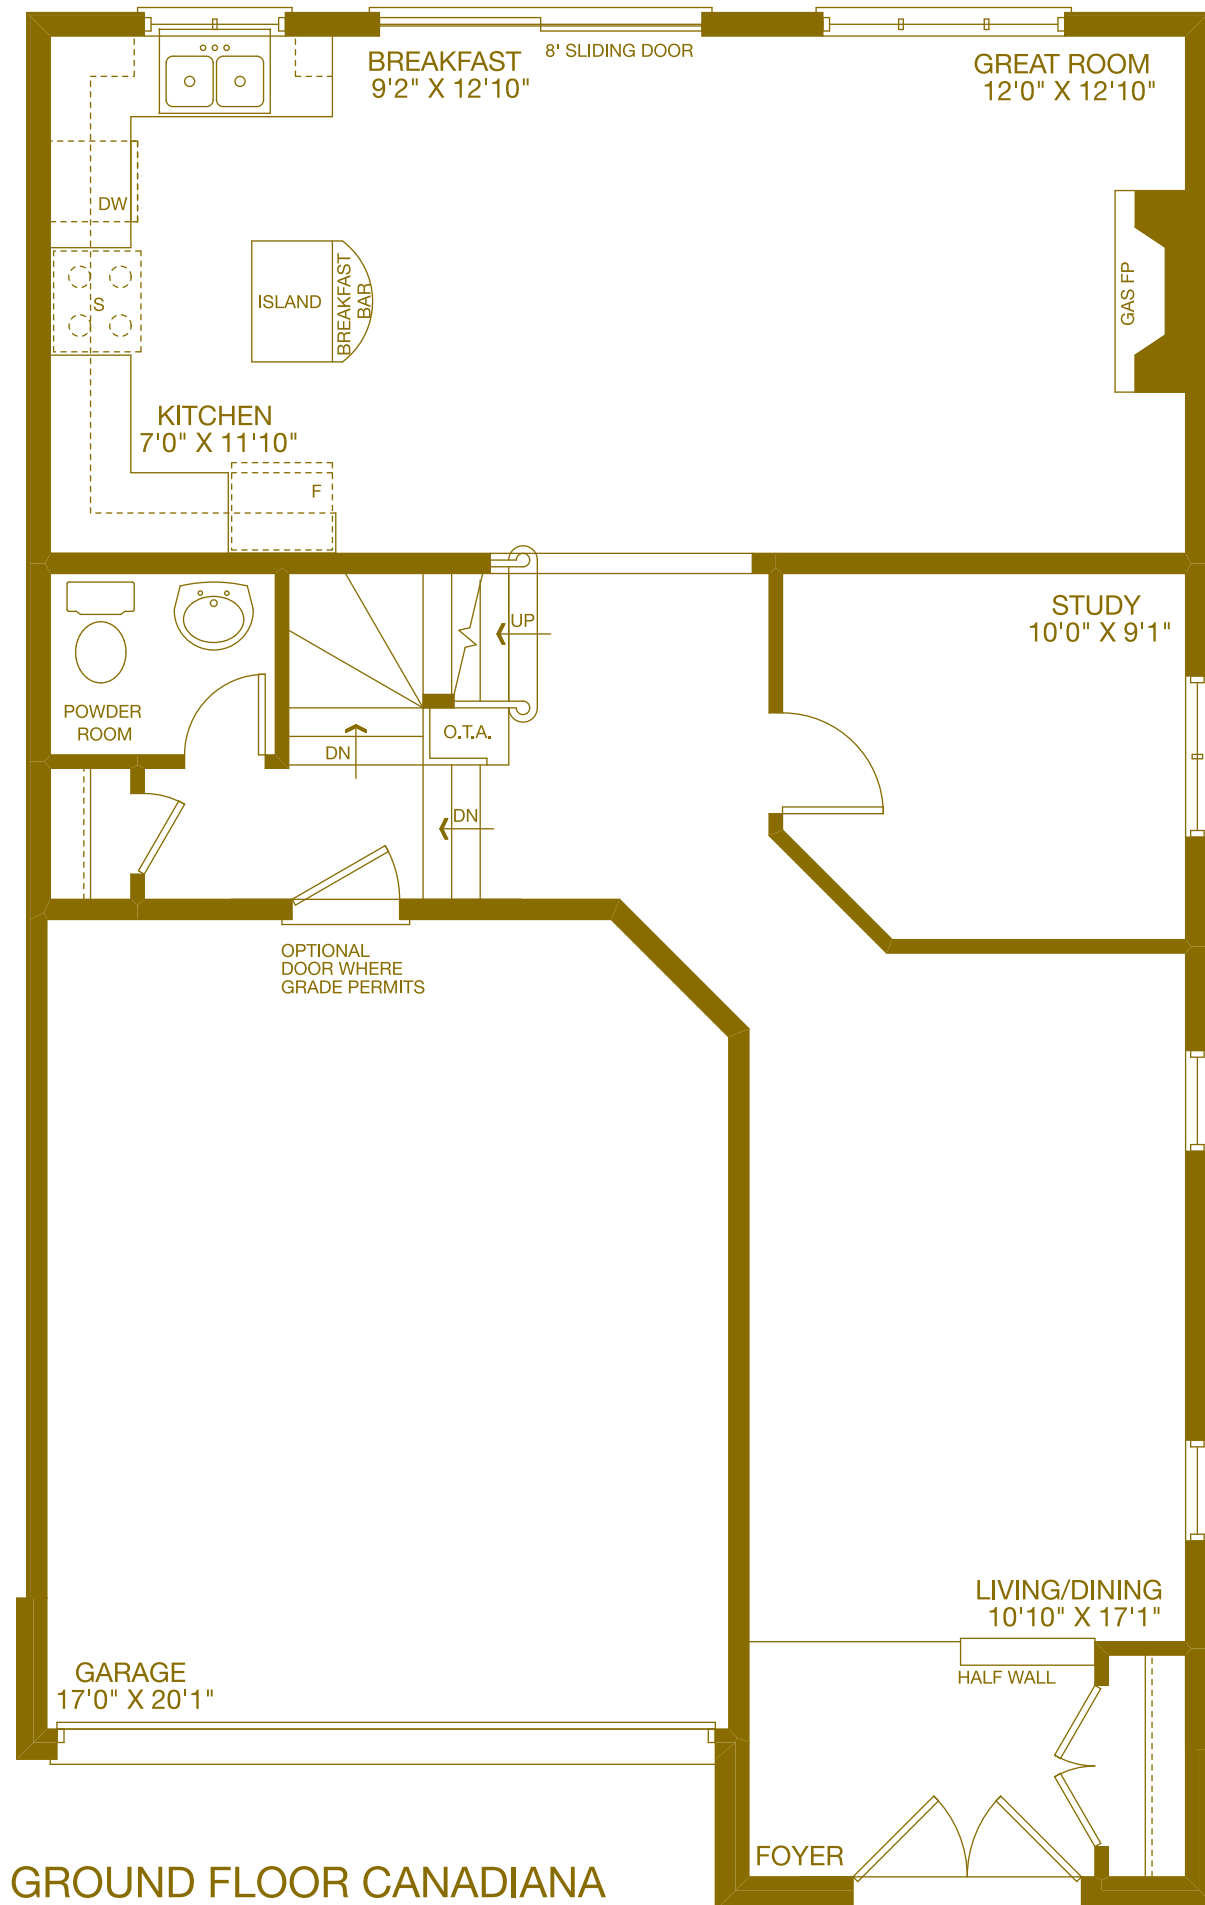

BASEMENT FLOOR CANADIANA

PARTIAL BASEMENT ARTS & CRAFTS

PARTIAL BASEMENT FLOOR GEORGIAN

GROUND FLOOR CANADIANA

PARTIAL GROUND ARTS & CRAFTS

PARTIAL GROUND FLOOR GEORGIAN

SECOND FLOOR CANADIANA

PARTIAL SECOND FLOOR ARTS & CRAFTS

PARTIAL SECOND GEORGIAN

**Blacksmith 2314** sq.ft.

Dimensions, specifications, layouts, window sizes, and materials are approximate only, may vary, and are subject to change as provided in the Agreement of Purchase & Sale. Square footage varies according to architectural style. Plans may be reversed. Illustrations are artist's concept. E.&O.E. 36-3.