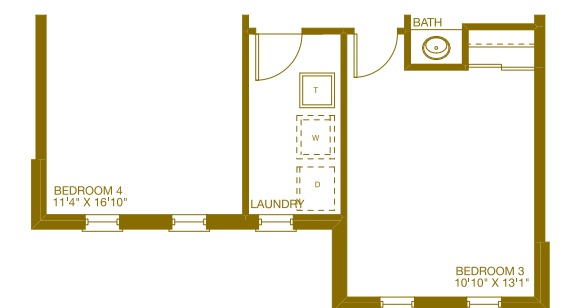

BASEMENT FLOOR CANADIANA

PARTIAL BASEMENT ARTS & CRAFTS

PARTIAL BASEMENT FLOOR GEORGIAN

GROUND FLOOR CANADIANA

PARTIAL GROUND ARTS & CRAFTS

PARTIAL GROUND FLOOR GEORGIAN

SECOND FLOOR CANADIANA

PARTIAL SECOND FLOOR ARTS & CRAFTS

PARTIAL SECOND GEORGIAN

**Blacksmith 2314** sq.ft.

Dimensions, specifications, layouts, window sizes, and materials are approximate only, may vary, and are subject to change as provided in the Agreement of Purchase & Sale. Square footage varies according to architectural style. Plans may be reversed. Illustrations are artist's concept. E.&O.E. 36-3.