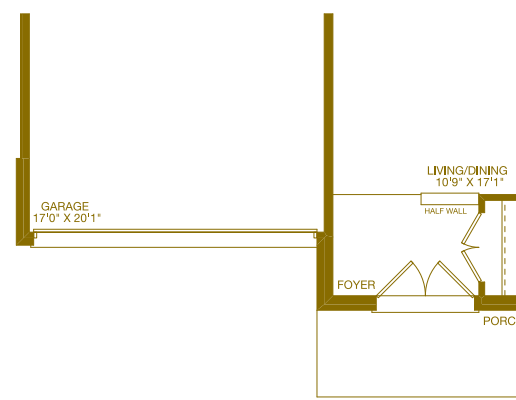

BASEMENT FLOOR CANADIANA

PARTIAL BASEMENT ARTS & CRAFTS

PARTIAL BASEMENT FLOOR GEORGIAN

GROUND FLOOR CANADIANA

PARTIAL GROUND ARTS & CRAFTS

PARTIAL GROUND FLOOR GEORGIAN

SECOND FLOOR CANADIANA

PARTIAL SECOND FLOOR ARTS & CRAFTS

PARTIAL SECOND GEORGIAN

**Blacksmith 2314** sq.ft.

Dimensions, specifications, layouts, window sizes, and materials are approximate only, may vary, and are subject to change as provided in the Agreement of Purchase & Sale. Square footage varies according to architectural style. Plans may be reversed. Illustrations are artist's concept. E.&O.E. 36-3.