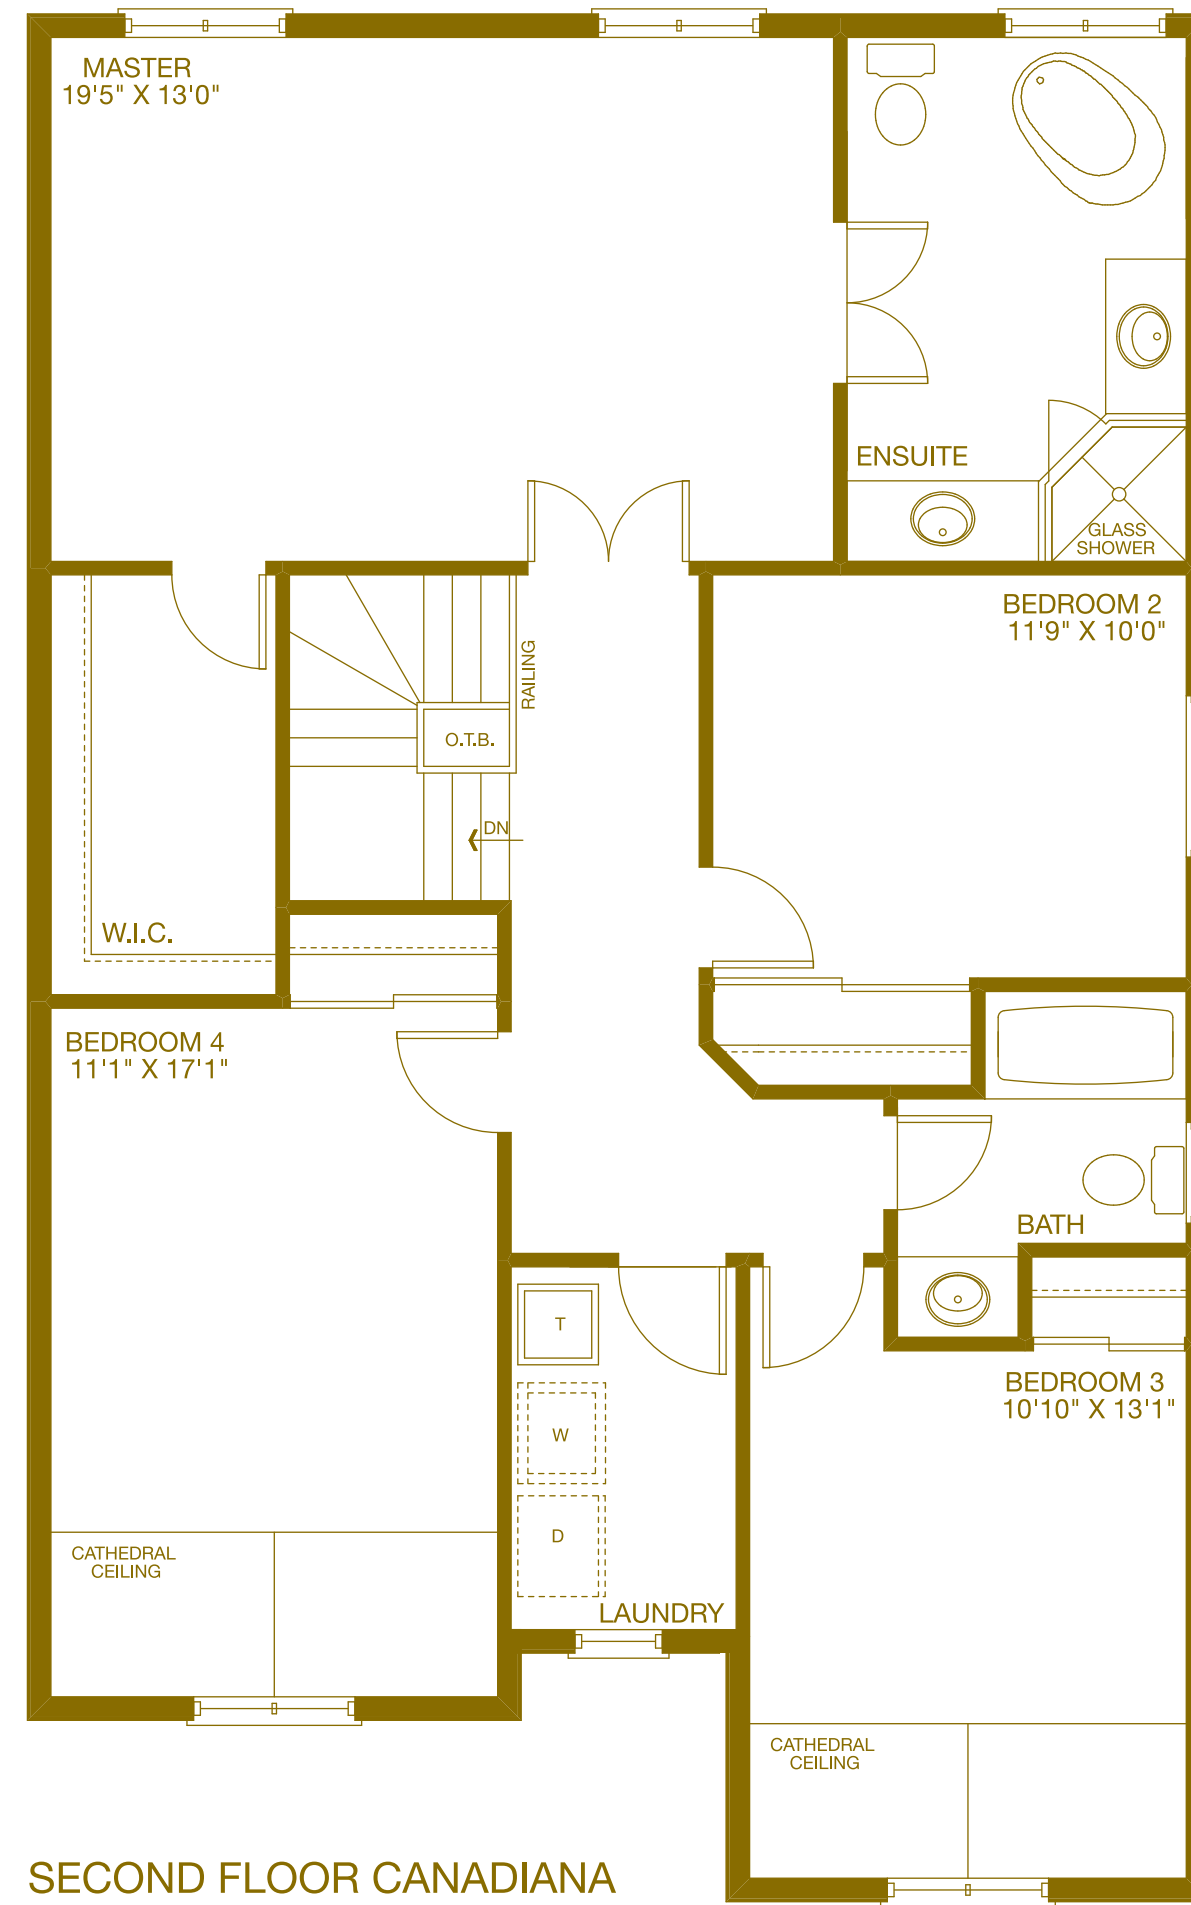

BASEMENT FLOOR CANADIANA

PARTIAL BASEMENT ARTS & CRAFTS

PARTIAL BASEMENT FLOOR GEORGIAN

GROUND FLOOR CANADIANA

PARTIAL GROUND ARTS & CRAFTS

PARTIAL GROUND FLOOR GEORGIAN

SECOND FLOOR CANADIANA

PARTIAL SECOND FLOOR ARTS & CRAFTS

PARTIAL SECOND GEORGIAN

**Blacksmith 2314** sq.ft.

Dimensions, specifications, layouts, window sizes, and materials are approximate only, may vary, and are subject to change as provided in the Agreement of Purchase & Sale. Square footage varies according to architectural style. Plans may be reversed. Illustrations are artist's concept. E.&O.E. 36-3.