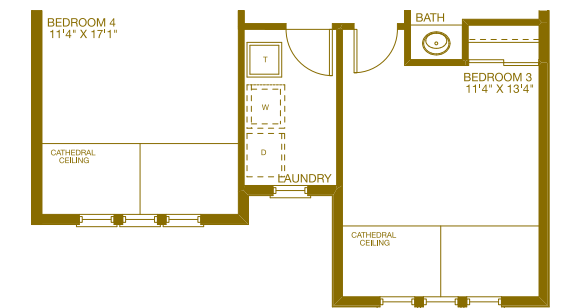

BASEMENT FLOOR CANADIANA

PARTIAL BASEMENT ARTS & CRAFTS

PARTIAL BASEMENT FLOOR GEORGIAN

GROUND FLOOR CANADIANA

PARTIAL GROUND ARTS & CRAFTS

PARTIAL GROUND FLOOR GEORGIAN

SECOND FLOOR CANADIANA

PARTIAL SECOND FLOOR ARTS & CRAFTS

PARTIAL SECOND GEORGIAN

**Blacksmith 2314** sq.ft.

Dimensions, specifications, layouts, window sizes, and materials are approximate only, may vary, and are subject to change as provided in the Agreement of Purchase & Sale. Square footage varies according to architectural style. Plans may be reversed. Illustrations are artist's concept. E.&O.E. 36-3.